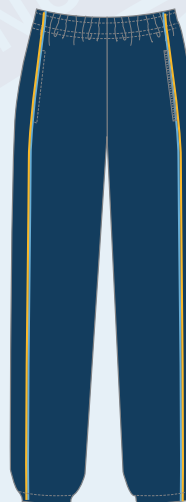

## Prep to Year 6 only

RUGBY TOP  
*(optional from Year 7)*

SUNHAT  
*(Terms 1 and 4)*

FLEECY TRACK PANTS

JUNIOR SPORTS BAG

## All years

SCHOOL POLO SHIRT

BATHERS

SHORTS

SHORTS

## Years 7 to 10 only

SPRAY JACKET  
*(optional from Year 5)*

3/4 LEGGINGS  
*(optional from Year 5)*

MICROFIBRE TRACK PANTS

SENIOR SPORTS BAG